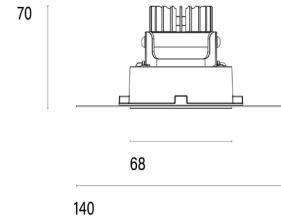

101 06 002105.011

Model

Name	Mono 060 Trimless Type 1 Recessed Downlighter
Finish	Structured White
Area	Indoor

System

Power (Luminaire)	6.8W
Power (System)	8W
Voltage	240V-AC
Optics	Rotationally Symmetrical Direct 60°
Colour Temperature	3000°K
Luminous Flux	672lm
TM30	Rf95 Rg103
CRI	Ra98
Lumen Maintenance	L90 B10 50000hrs
Chromacity	<3 McAdam Step Ellipse
Articulation	Fixed
Cut-Out	Round 85mm x 100mm Depth
Ingress Protection	IP44
Control Device	Remote Fixed Output (Included)
Class	III